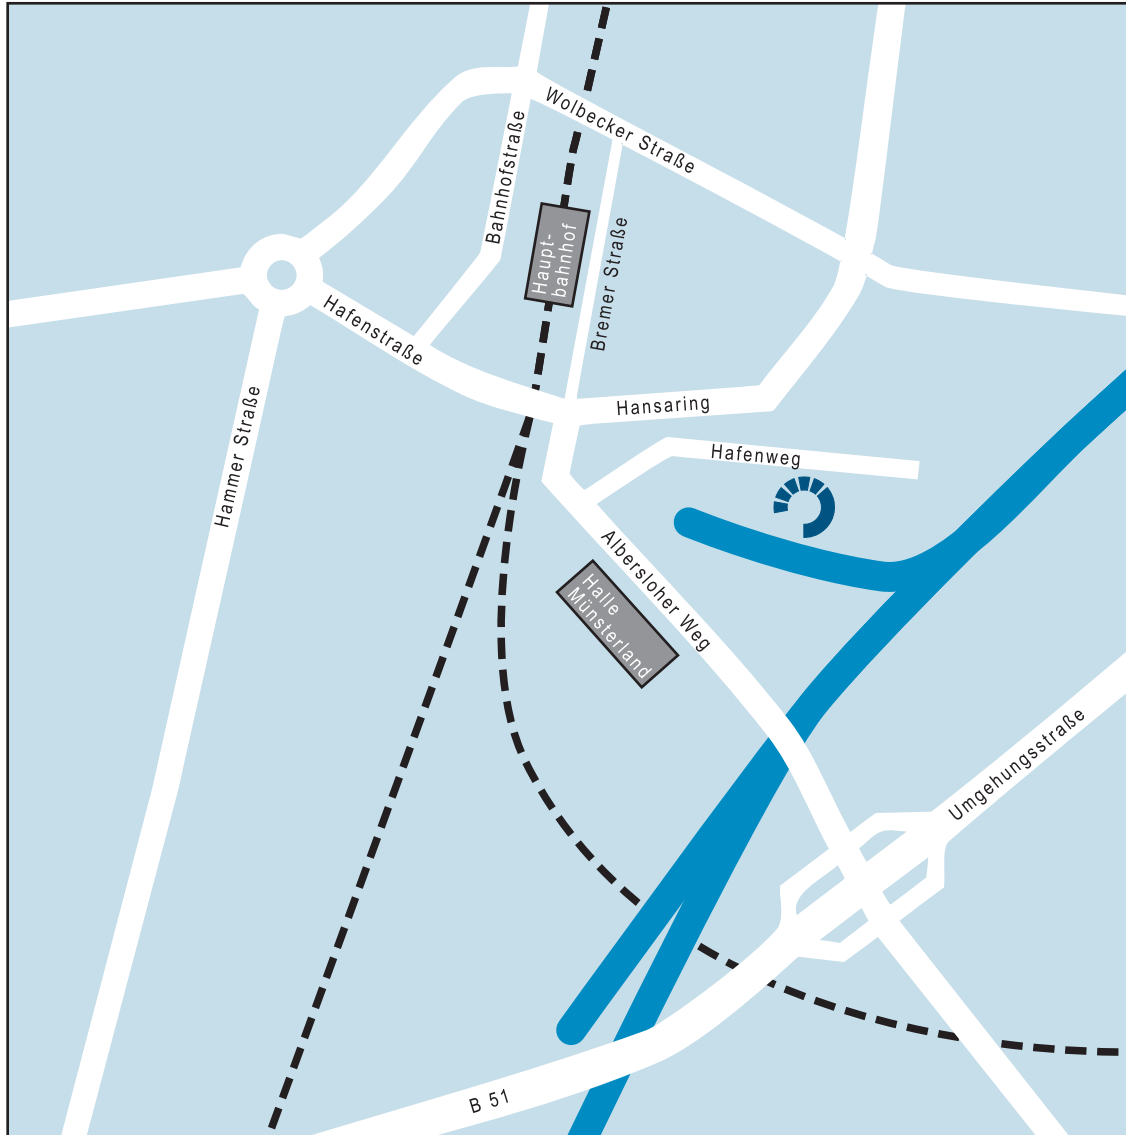

Your way to Diapharm in Münster

Airport
Münster-Osnabrück

Richtung **A43**
Münster-Süd

Airport
Düsseldorf

By car:

Coming from the **A1 / A43**, leave the autobahn at “**Münster-Süd**” and follow the **B51** towards "Münster Süd/Ost, Bielefeld, Warendorf, Halle Münsterland" until the **intersection "Albersloh, Mitte Hafen, Loddenheide"**. Bear left and follow the **Albersloher Weg** towards "Stadtmitte". After about 1 km turn right into **Hafenweg** (opposite Cineplex cinema). You will find our Münster office after about 200 m on the right side of the road.

The entrance to our **underground car park** is at the front of the building on the right-hand side. Please use the entrance/exit to "Parken 2" at the far right. The ramp will take you straight to the Diapharm car park.

By plane:

From **Airport Münster-Osnabrück (FMO)** it takes about 20 minutes to get to Diapharm.

The **Airport Düsseldorf (DUS)** is about 90 minutes away from Diapharm.

Contact us – we will have you picked up at the airport!